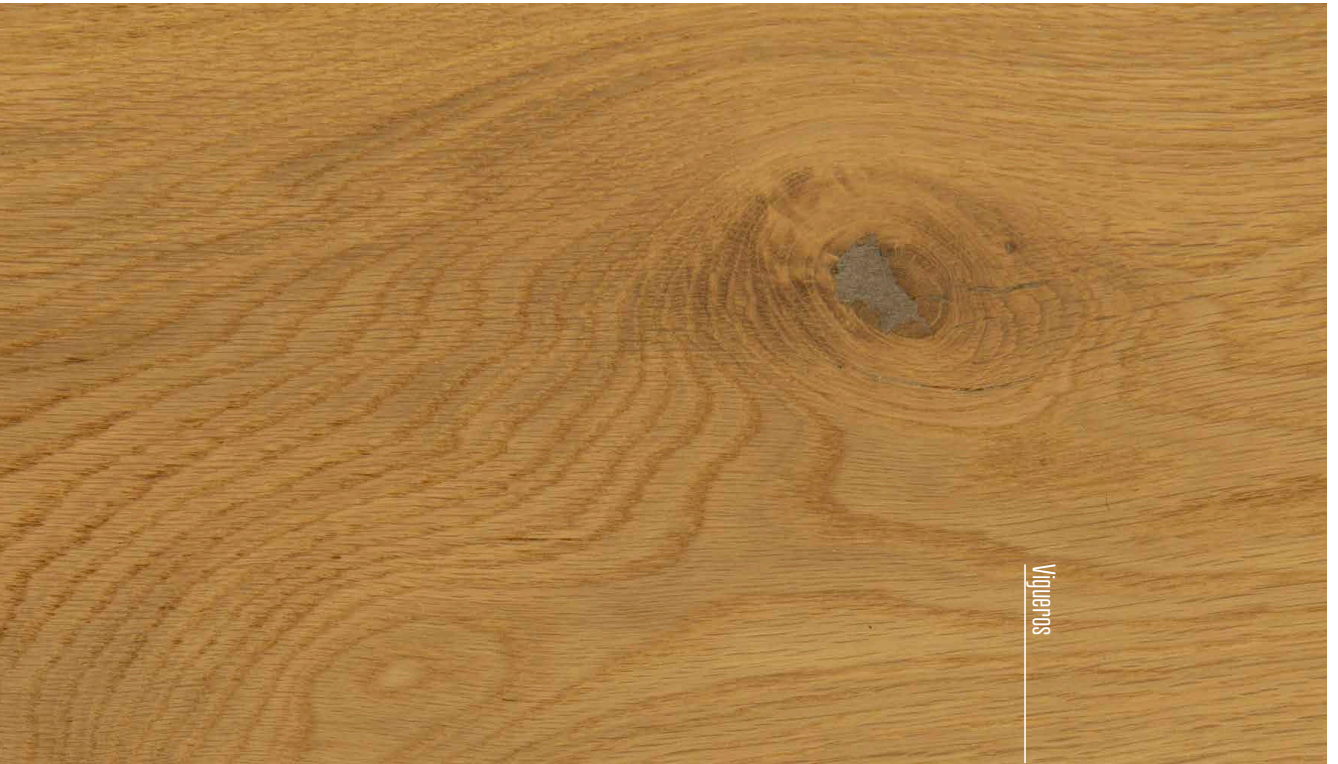

Viguenus

Bohemian collection