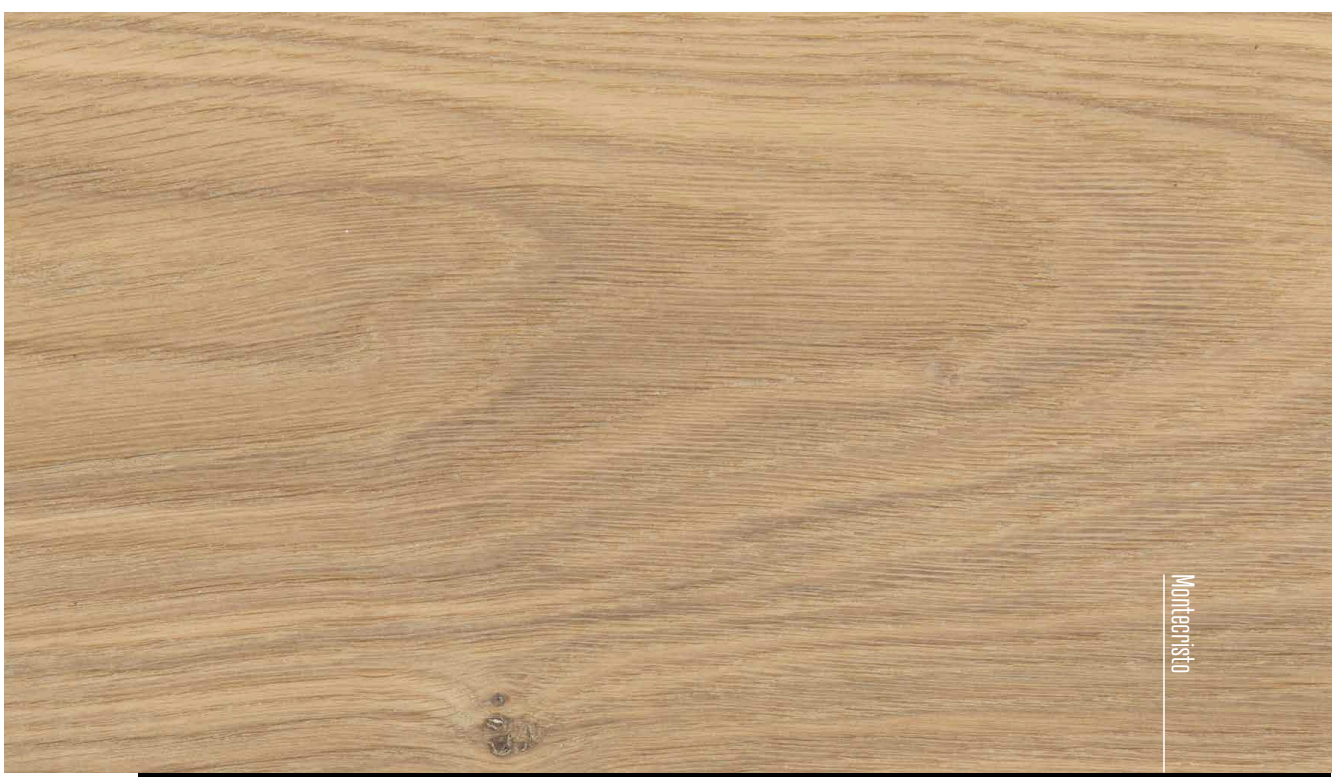

Bohemian collection

Montecristo