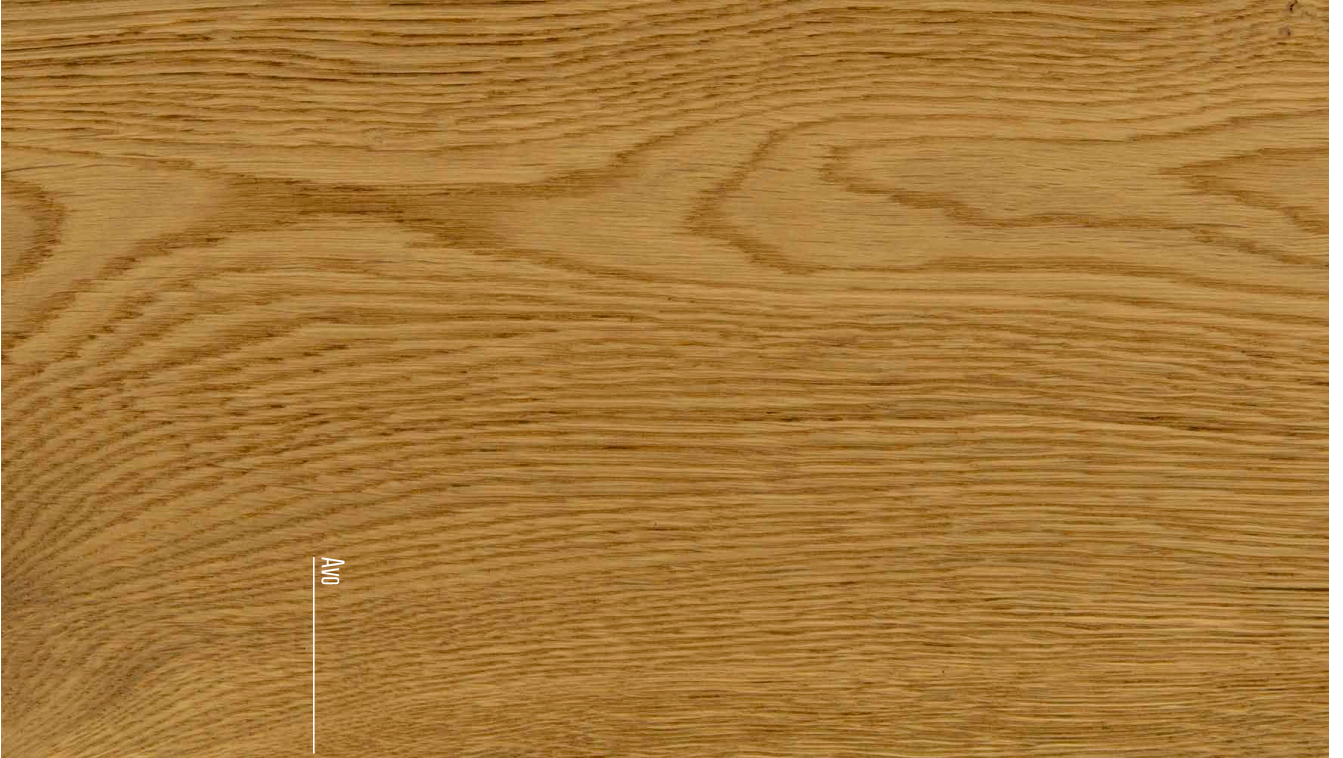

AND

Bohemian collection